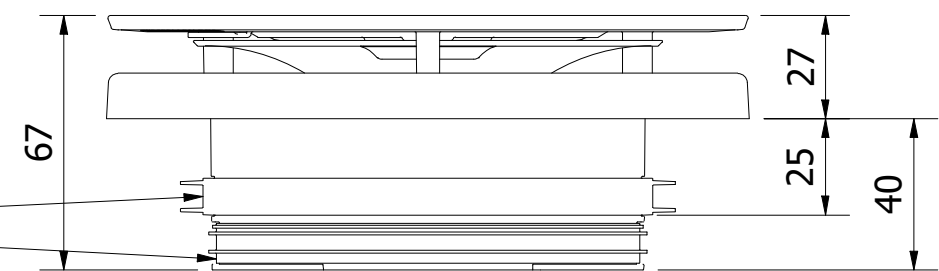

Ø170

Plastic cover
RAL 9016

Connection for Ø125mm Duct
Connection for Ø116mm Duct

PART NAME RV 125 Regelbaar ventiel Ø 125				
DRAWING NUMBER 3001000239		MATERIAL Mixed	REVISION HISTORY	
COLOUR		DATE 27/05/2019	REV V1	DATE 11/02/2022
			DESCRIPTION Colour changed to RAL9016. Component references updated	BY MMA
SCALE 1 : 2	PROJ A-A 	UNITS mm	SIZE A3	DRAWN BY RND